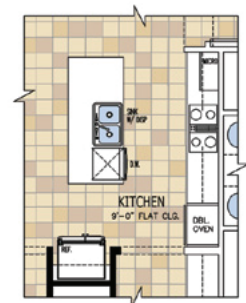

FLOOR PLANS

SUNFLOWER (A) - 1,900 SF

SUNFLOWER (B) - 1,900 SF

SUNFLOWER (C) - 1,885 SF

SUNFLOWER (A)

optional owner's super shower

optional owner's tub/shower

optional gourmet kitchen

Floor Plan